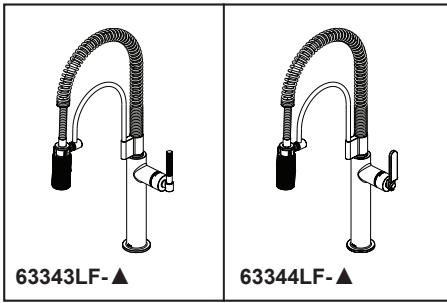

BRIZO®

KITCHEN FAUCETS

- Litze® Collection
- Semi-Professional Kitchen Faucet

▲ Designate proper finish suffix

Brizo Kitchen & Bath Company reserves the right (1) to make changes in specifications and materials, and (2) to change or discontinue models, both without notice or obligation. Dimensions are for reference only. See current full-line price book or www.brizo.com for finish options and product availability.

BSP-K-63343LF Rev. B

FEATURES:

- MagneDock® Magnetic Docking
- DIAMOND Seal® Technology

STANDARD SPECIFICATIONS:

- Max flow rate 1.8 gpm @ 60 psi, 6.8 L/min @ 414 kPa
- One hole mount
- Diamond coated ceramic cartridge
- 3/8" O.D. straight, staggered PEX supply lines
- Arm rotates 360°
- Two-function wand: Aerated stream or spray
- Dual integral check valves in sprayer
- Quick connect hoses
- 23" (584 mm) above-deck exposed hose

WARRANTY

- Parts and Finish – Lifetime limited warranty; or for commercial purchasers, 10 years for multi-family residential (apartments and condominiums) and 5 years for all other commercial uses, in each case from the date the product is received by the original purchaser or their authorized representative (installation contractor, etc.).
- Please go to www.brizo.com for the complete details of our limited warranty.

COMPLIES WITH:

- ASME A112.18.1 / CSA B125.1
- NSF/ANSI/CAN 61 & 372
- ♿ ICC/ANSI A117.1 - Valve control only

Brizo Kitchen & Bath Company

55 E. 111th Street, Carmel, IN 46280
350 South Edgeware Road, St. Thomas, ON N5P 4L1
© 2026 Brizo Kitchen & Bath Company